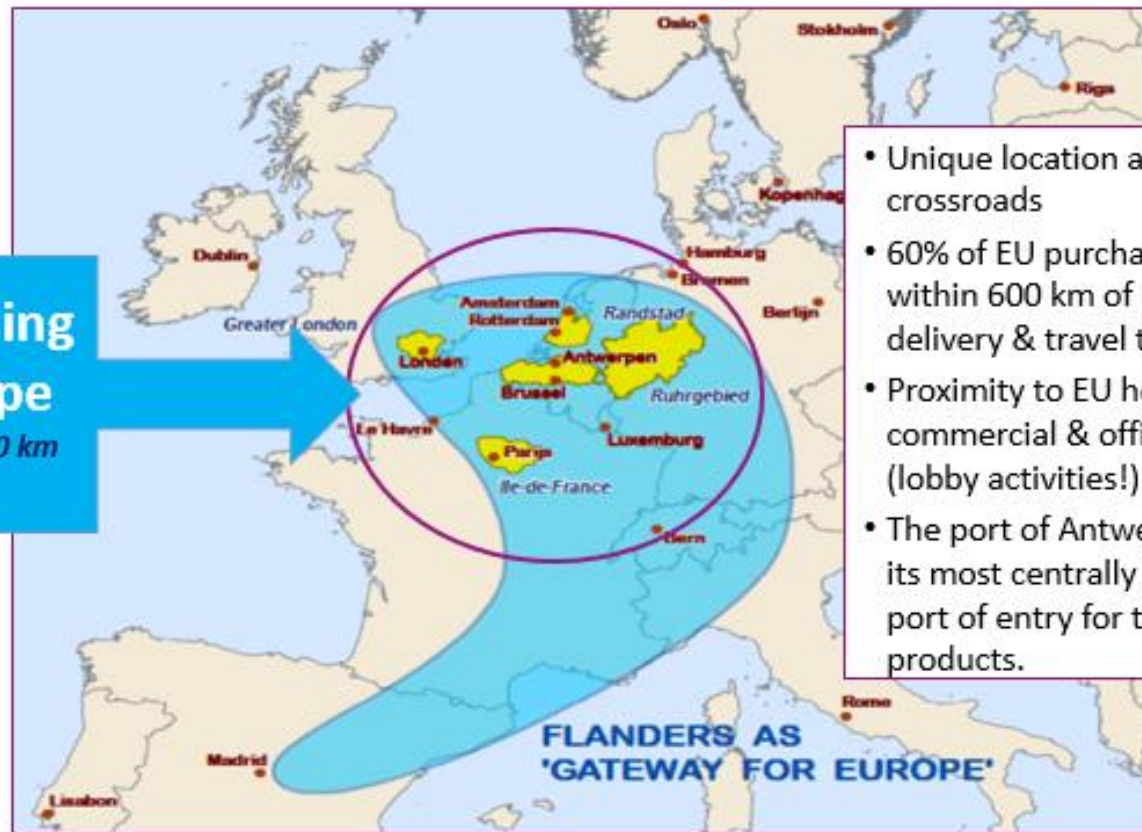

Exportaciones por región

89.7% Flandes 9.1% Valonia
1.2% Bruselas

Importaciones por región

99.7% Flandes 0.2% Valonia
0.1% Bruselas

Bélgica: ubicación en el corazón de Europa

Cercanía a millones de consumidores con alto poder adquisitivo

**DID YOU
KNOW?**

Flandes es la terminal de importación en Europa de jugos de frutas y concentrados de jugos de frutas de América Latina.

60% of purchasing power in Europe
within a tight radius of 600 km around Flanders.

- Unique location at European crossroads
- 60% of EU purchasing power lies within 600 km of Brussels (short delivery & travel times)
- Proximity to EU headquarters of major commercial & official organisations (lobby activities!)
- The port of Antwerp is Europe's n°2, its most centrally located one, and port of entry for thousands of products.