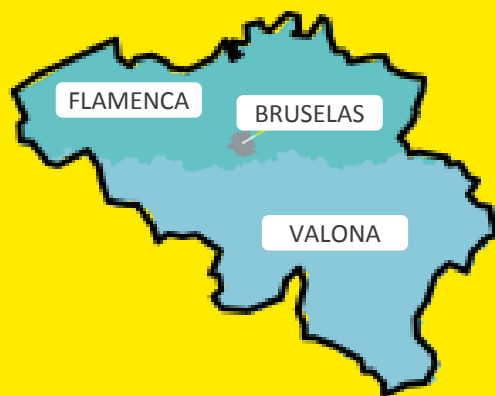

Bélgica: Puerta de entrada a Europa

Lima, 11 de marzo de 2021

Bélgica: Puerta de entrada a Europa

Flanders
State of
the Art

Esthefani López, Commercial Advisor
Embajada de Bélgica

Grote Markt - Brujas

FRITERIE 1900

AU PETIT CAFE

CAFE D S ARTS

Brasserie • La Civière d'Or • Restaurant

PETT CAFE

Friterie 1900

Bélgica: Key facts

Bruselas
capital

3
regiones

30,528 km²
superficie

11,4
millones de
personas

Bélgica: Key facts

País **MÁS** globalizado del mundo (KOF 2018)

EPICENTRO de la zona con mayor poder adquisitivo de Europa

Infraestructura **MULTIMODAL**

CENTRO DE DISTRIBUCIÓN
para Europa

- Unique location at European crossroads
- 60% of EU purchasing power lies within 600 km of Brussels (short delivery & travel times)
- Proximity to EU headquarters of major commercial & official organisations (lobby activities!)
- The port of Antwerp is Europe's n°2, its most centrally located one, and port of entry for thousands of products.