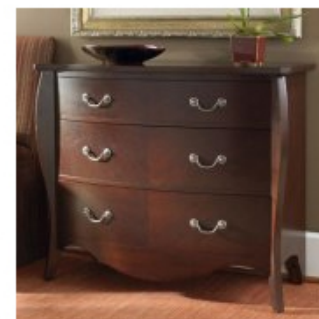

Harrington Bombe Chest - Pecan
$699.00
Sale $419.40

Winslett Hall Chest
$599.00
Sale $349.00