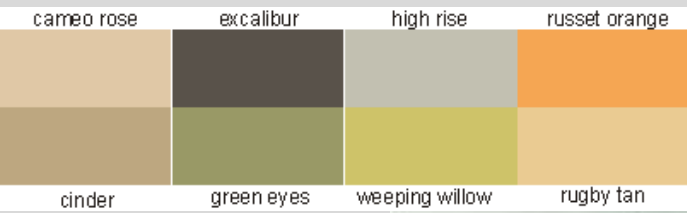

excalibur

high rise

russet orange

cinder

green eyes

weeping willow

rugby tan

Archaic Garden

cameo rose

excalibur

high rise

russet orange

cinder

green eyes

weeping willow

rugby tan

cameo rose	excalibur	high rise	russet orange
cinder	green eyes	weeping willow	rugby tan

cameo rose

excalibur

high rise

russet orange

cinder

green eyes

weeping willow

rugby tan

cameo rose	excalibur	high rise	russet orange
cinder	green eyes	weeping willow	rugby tan

cameo rose

excalibur

high rise

russet orange

cinder

green eyes