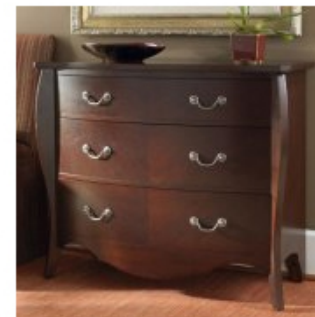

Winslett Hall Chest
\$599.00
Sale \$349.00

Essex Chest of Drawers
\$699.00
Sale \$419.40

Herning Lingerie Chest - Toffee
\$449.00
Sale \$269.40

**Harrington Bedside Chest -
Antique Mahogany**
\$449.00
Sale \$269.40