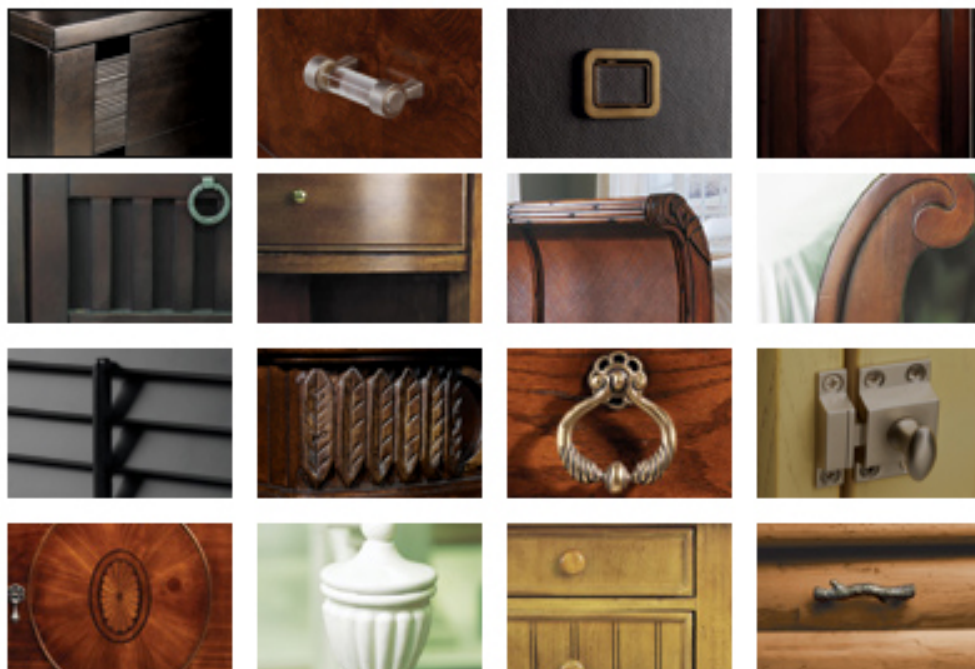

Search

[Furniture Gallery](#)

[Our Collections](#)

[Gift Ideas](#)

[Gift Card](#)

[Store Locations](#)

[Register](#)

[My Gallery](#)

[Login](#)

Casa Moda™ collection

The Casa Moda Collection offers high quality furnishings and enduring stylish comfort. Constructed from an exotic tropical hardwood, strong angular lines and full-bodied craftsmanship lend a clean, simple artistry to the handsome collection.